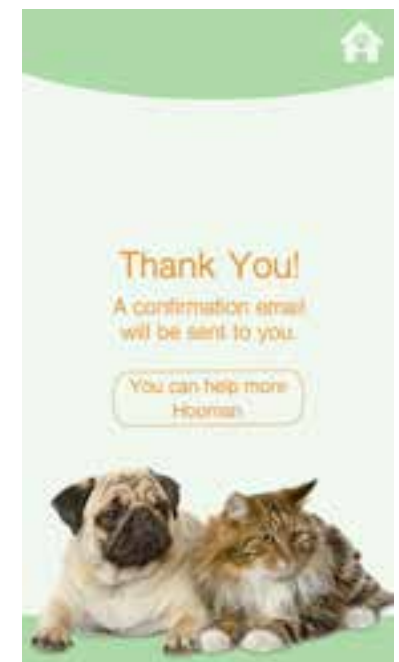

Shelter Helper

App that help animal shelter by adopting, donating, and volunteering.

InDesign, Illustrator, Photoshop